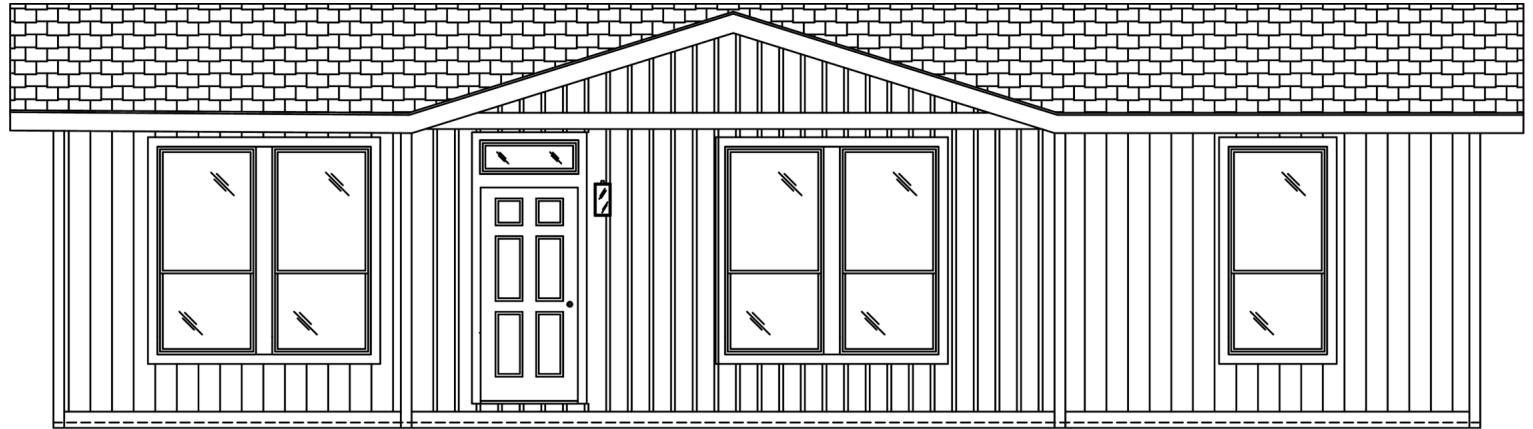

**THE COLUMBIA RIVER
SERIES**

**The Columbia River
2015**

27' x 44'

DIMENSIONS

1,173 sf

LIVING SPACE

3

BEDROOMS

2

BATHROOMS

OVERVIEW

ADU Compliant
Double Wide

Heritage Home Center

(425) 353-5464

or **Request Firm Quote**

— EMAIL US

02 FRONT ELEVATION

FRONT SIDEWALL